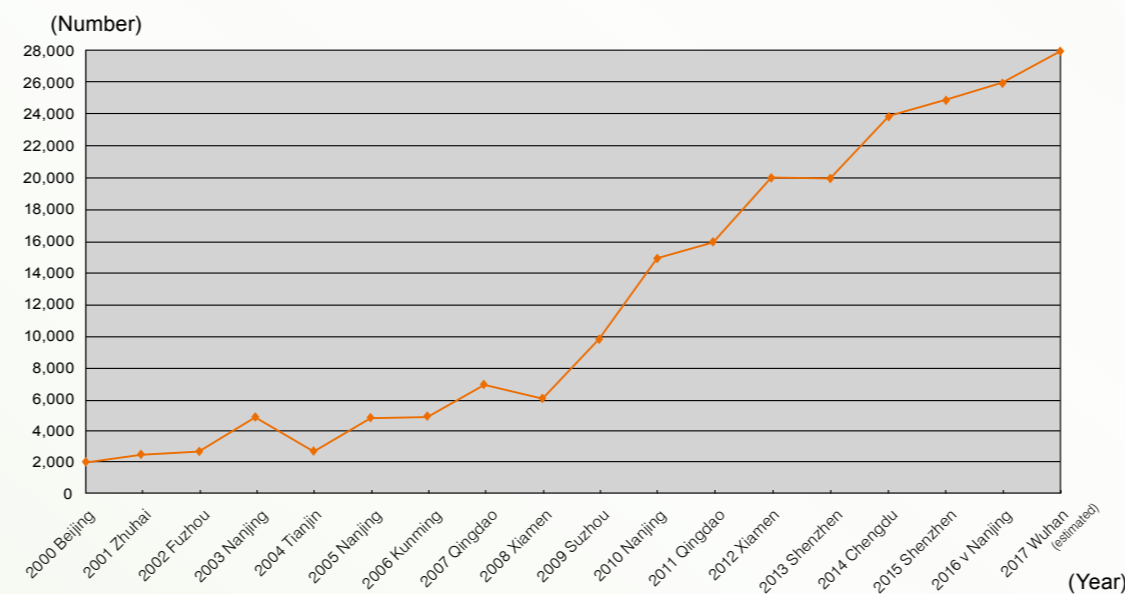

NUMBER OF CIDPEX VISITORS IN 2000-2017