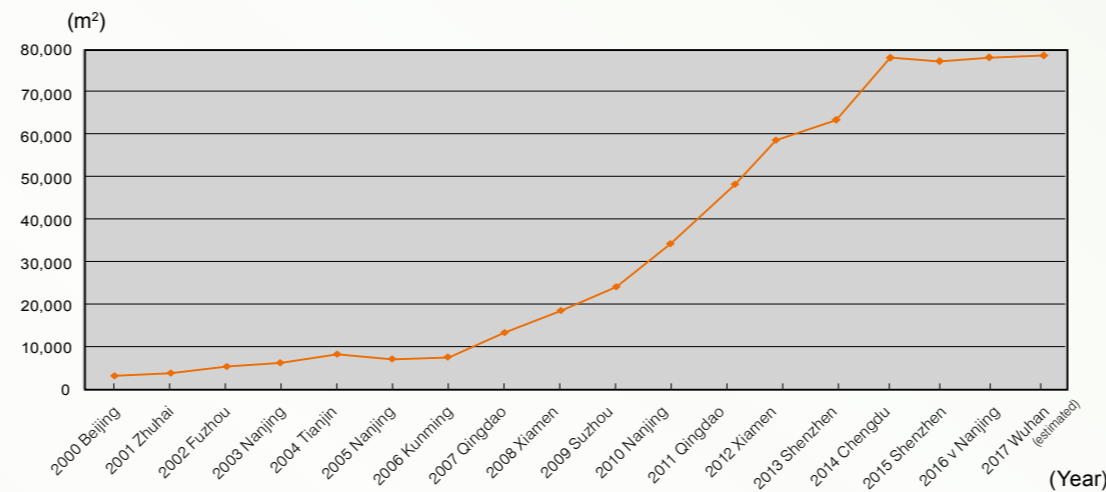

2000-2017 CIDPEX OVERVIEW

CIDPEX EXHIBITION SCALE IN 2000-2017