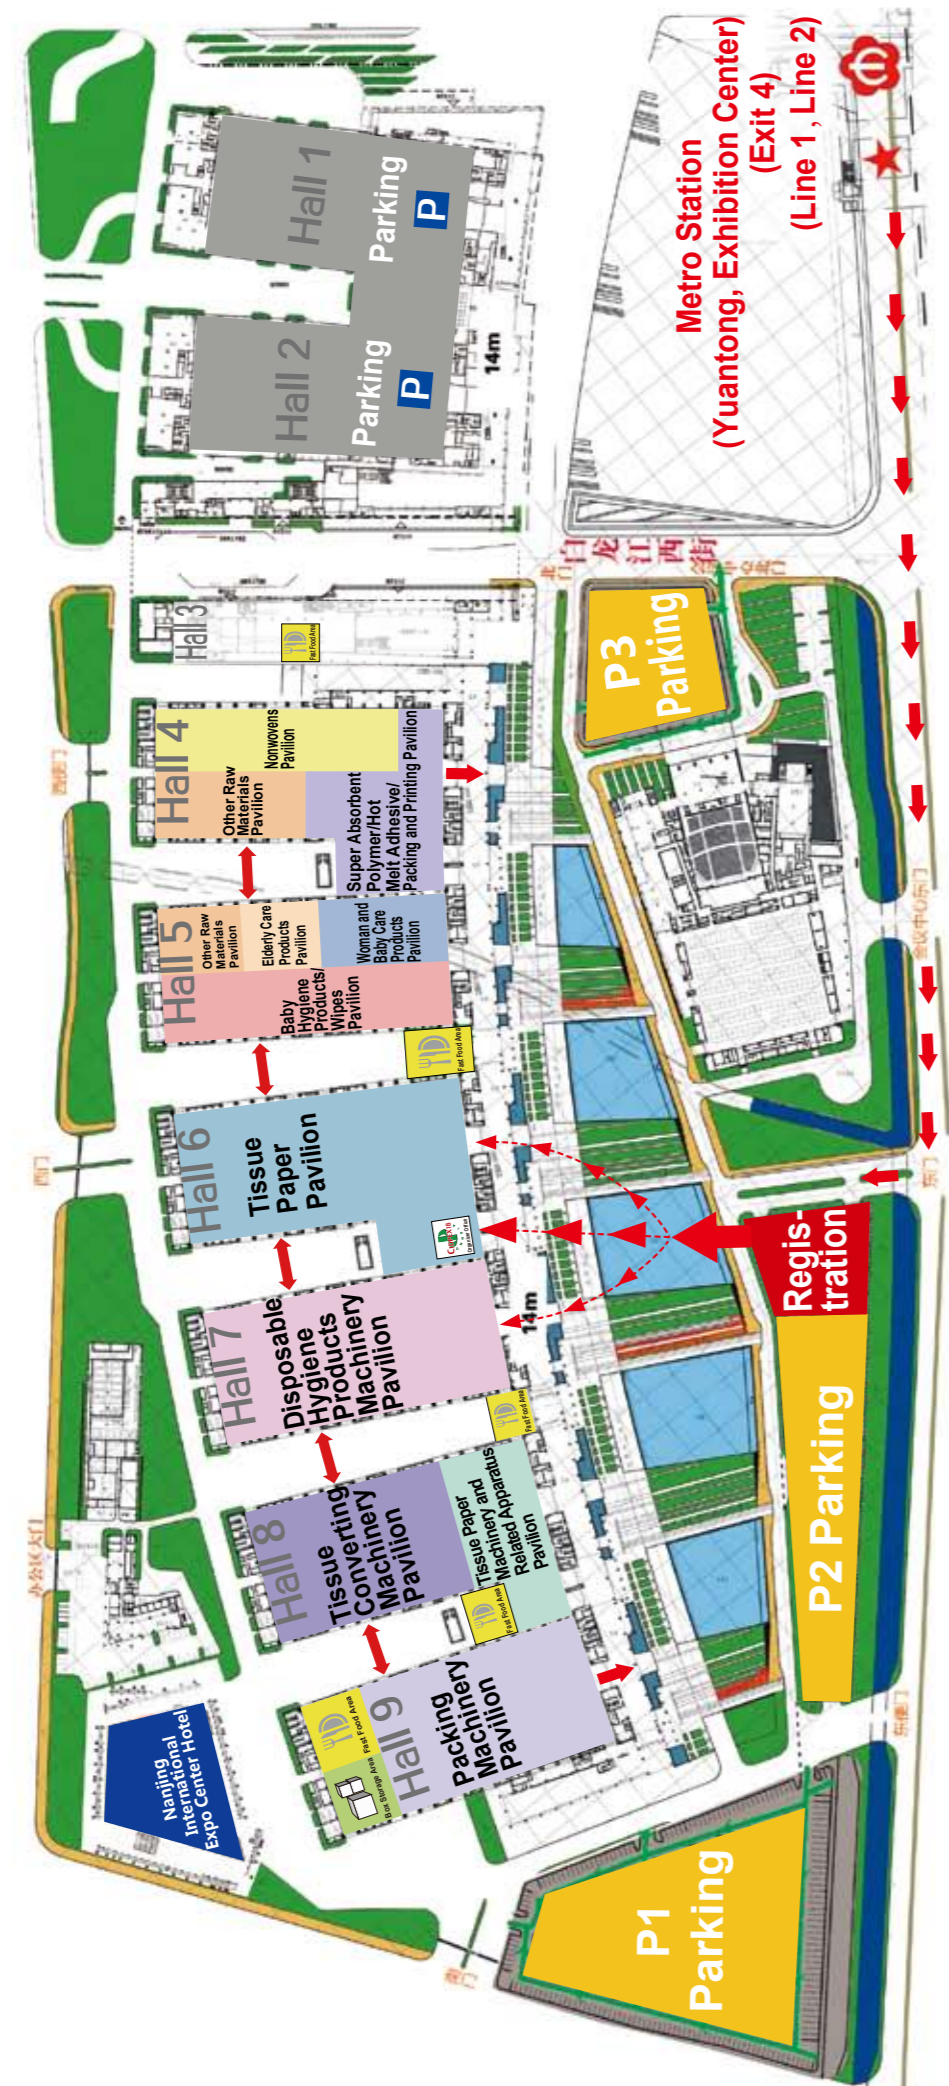

Floorplan

CIDPEX2018 waiting just for you...

Make business plans in China, join CIDPEX Exhibition!

Exhibition Time: 18-20 April 2018
Location: Nanjing International Expo Center, Jiangsu, China

COST OF PARTICIPATION (in US\$) :

SPACE ONLY

US\$190 per sqm (minimum 36sqm)

SHELL SCHEME

US\$1900 per 9m² booth

• CNHPA Members enjoys 5% discount

CONFERENCE

US\$1100 for one half hour

For conference delegates: **to be announced**

2000-2017 CIDPEX OVERVIEW

CIDPEX EXHIBITION SCALE IN 2000-2017

NUMBER OF CIDPEX VISITORS IN 2000-2017

EXTENSIVE EXHIBITS RANGE

1 TISSUE PRODUCTS

Tissue Parent Rolls, Toilet Tissue, Facial Tissue, Handkerchief Tissue, Kitchen Towel, Hand Towel, etc.